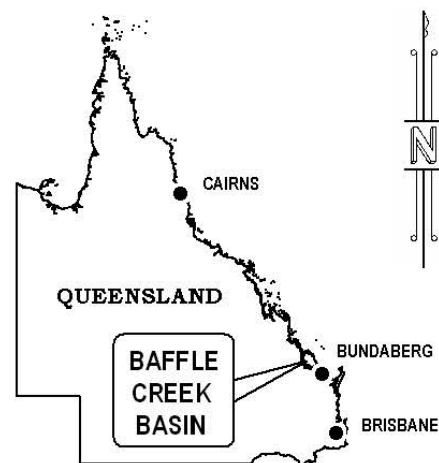

Pacific

Ocean

LEGEND

Baffle Creek Basin

10 0 10 20 Kilometres