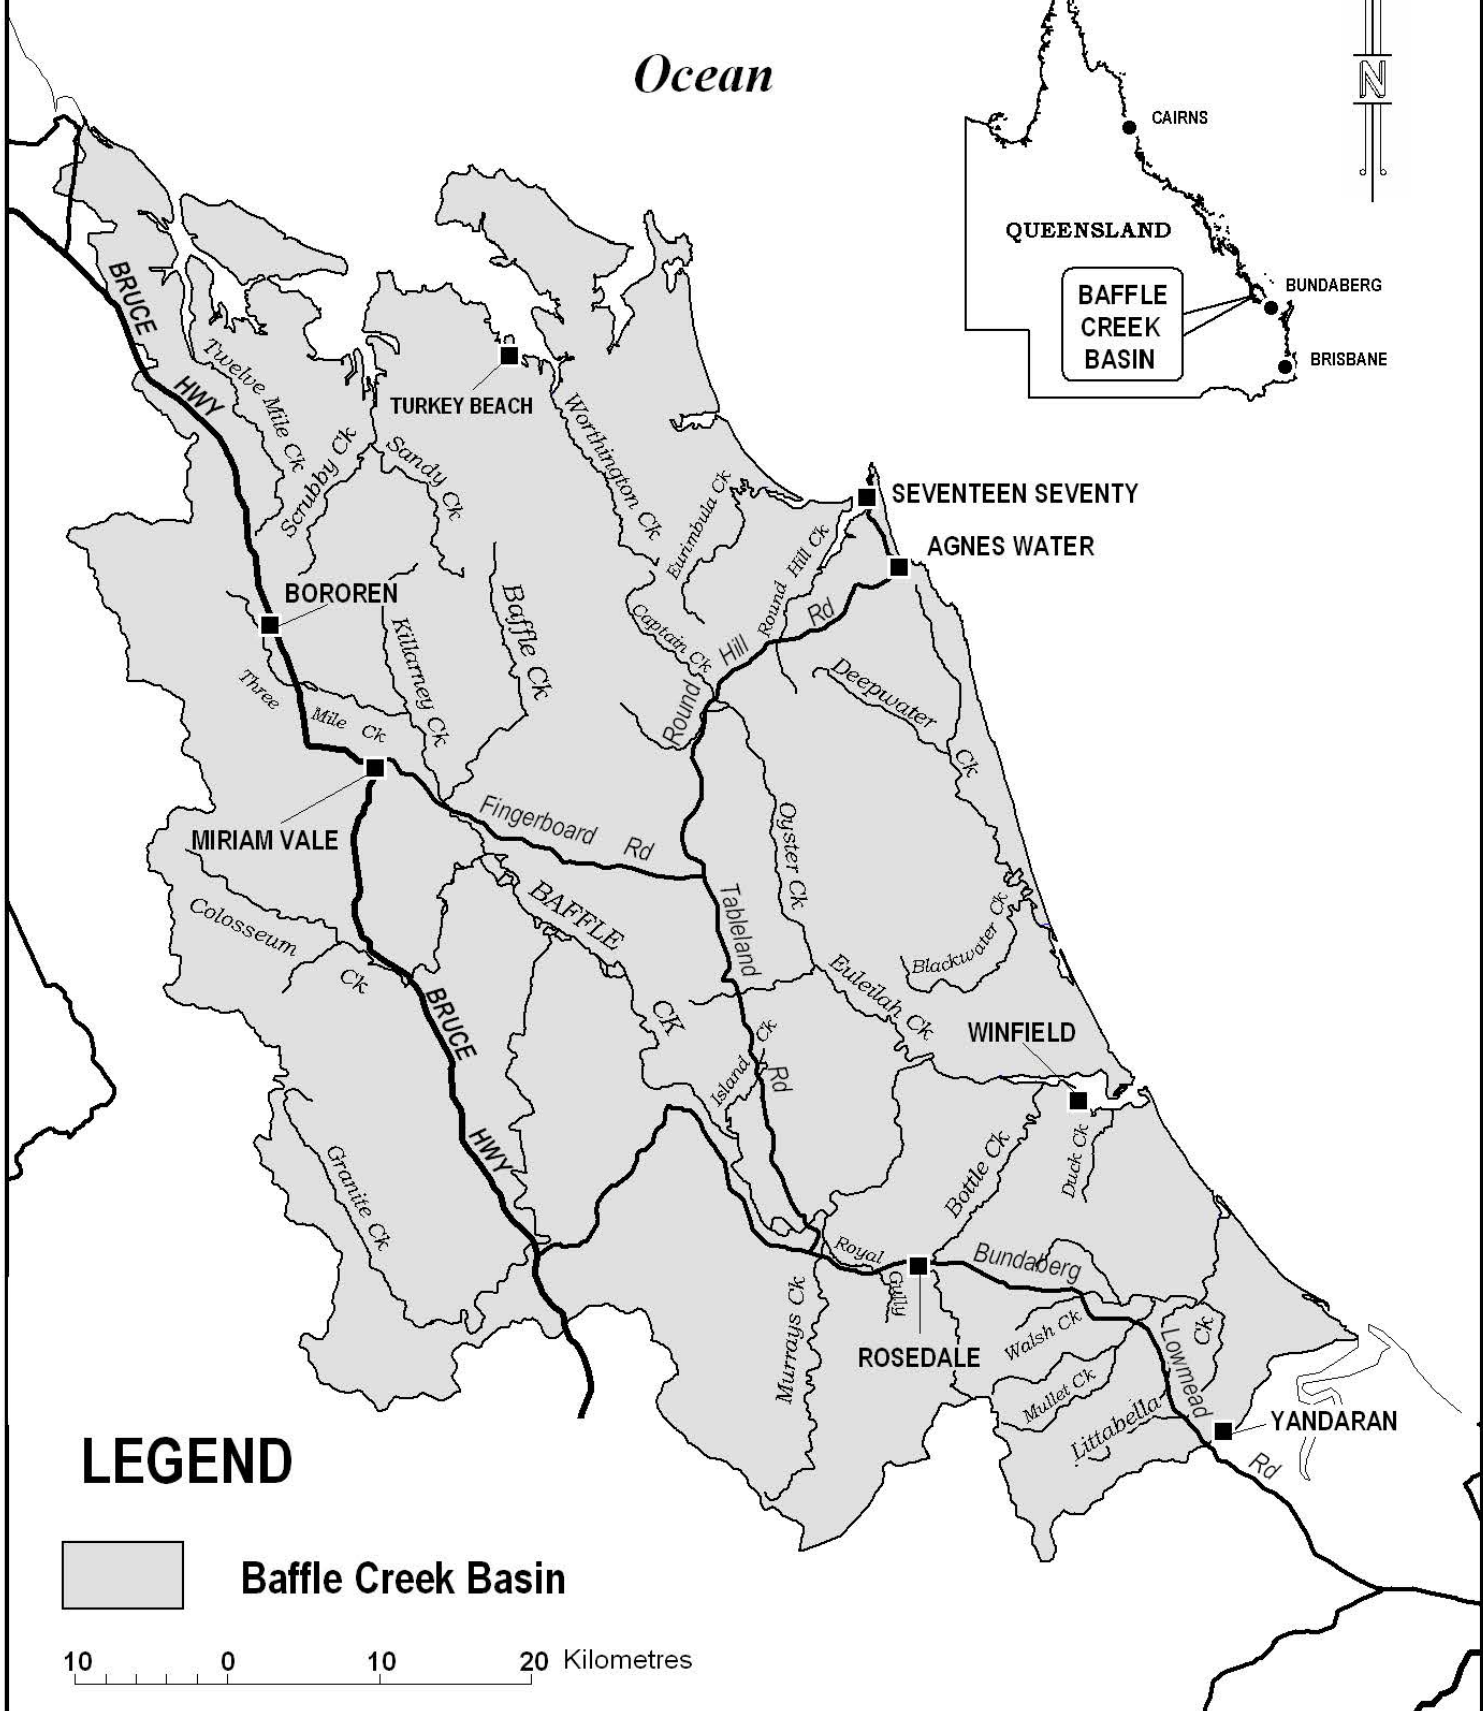

Pacific

Ocean

LEGEND

Baffle Creek Basin

10 0 10 20 Kilometres