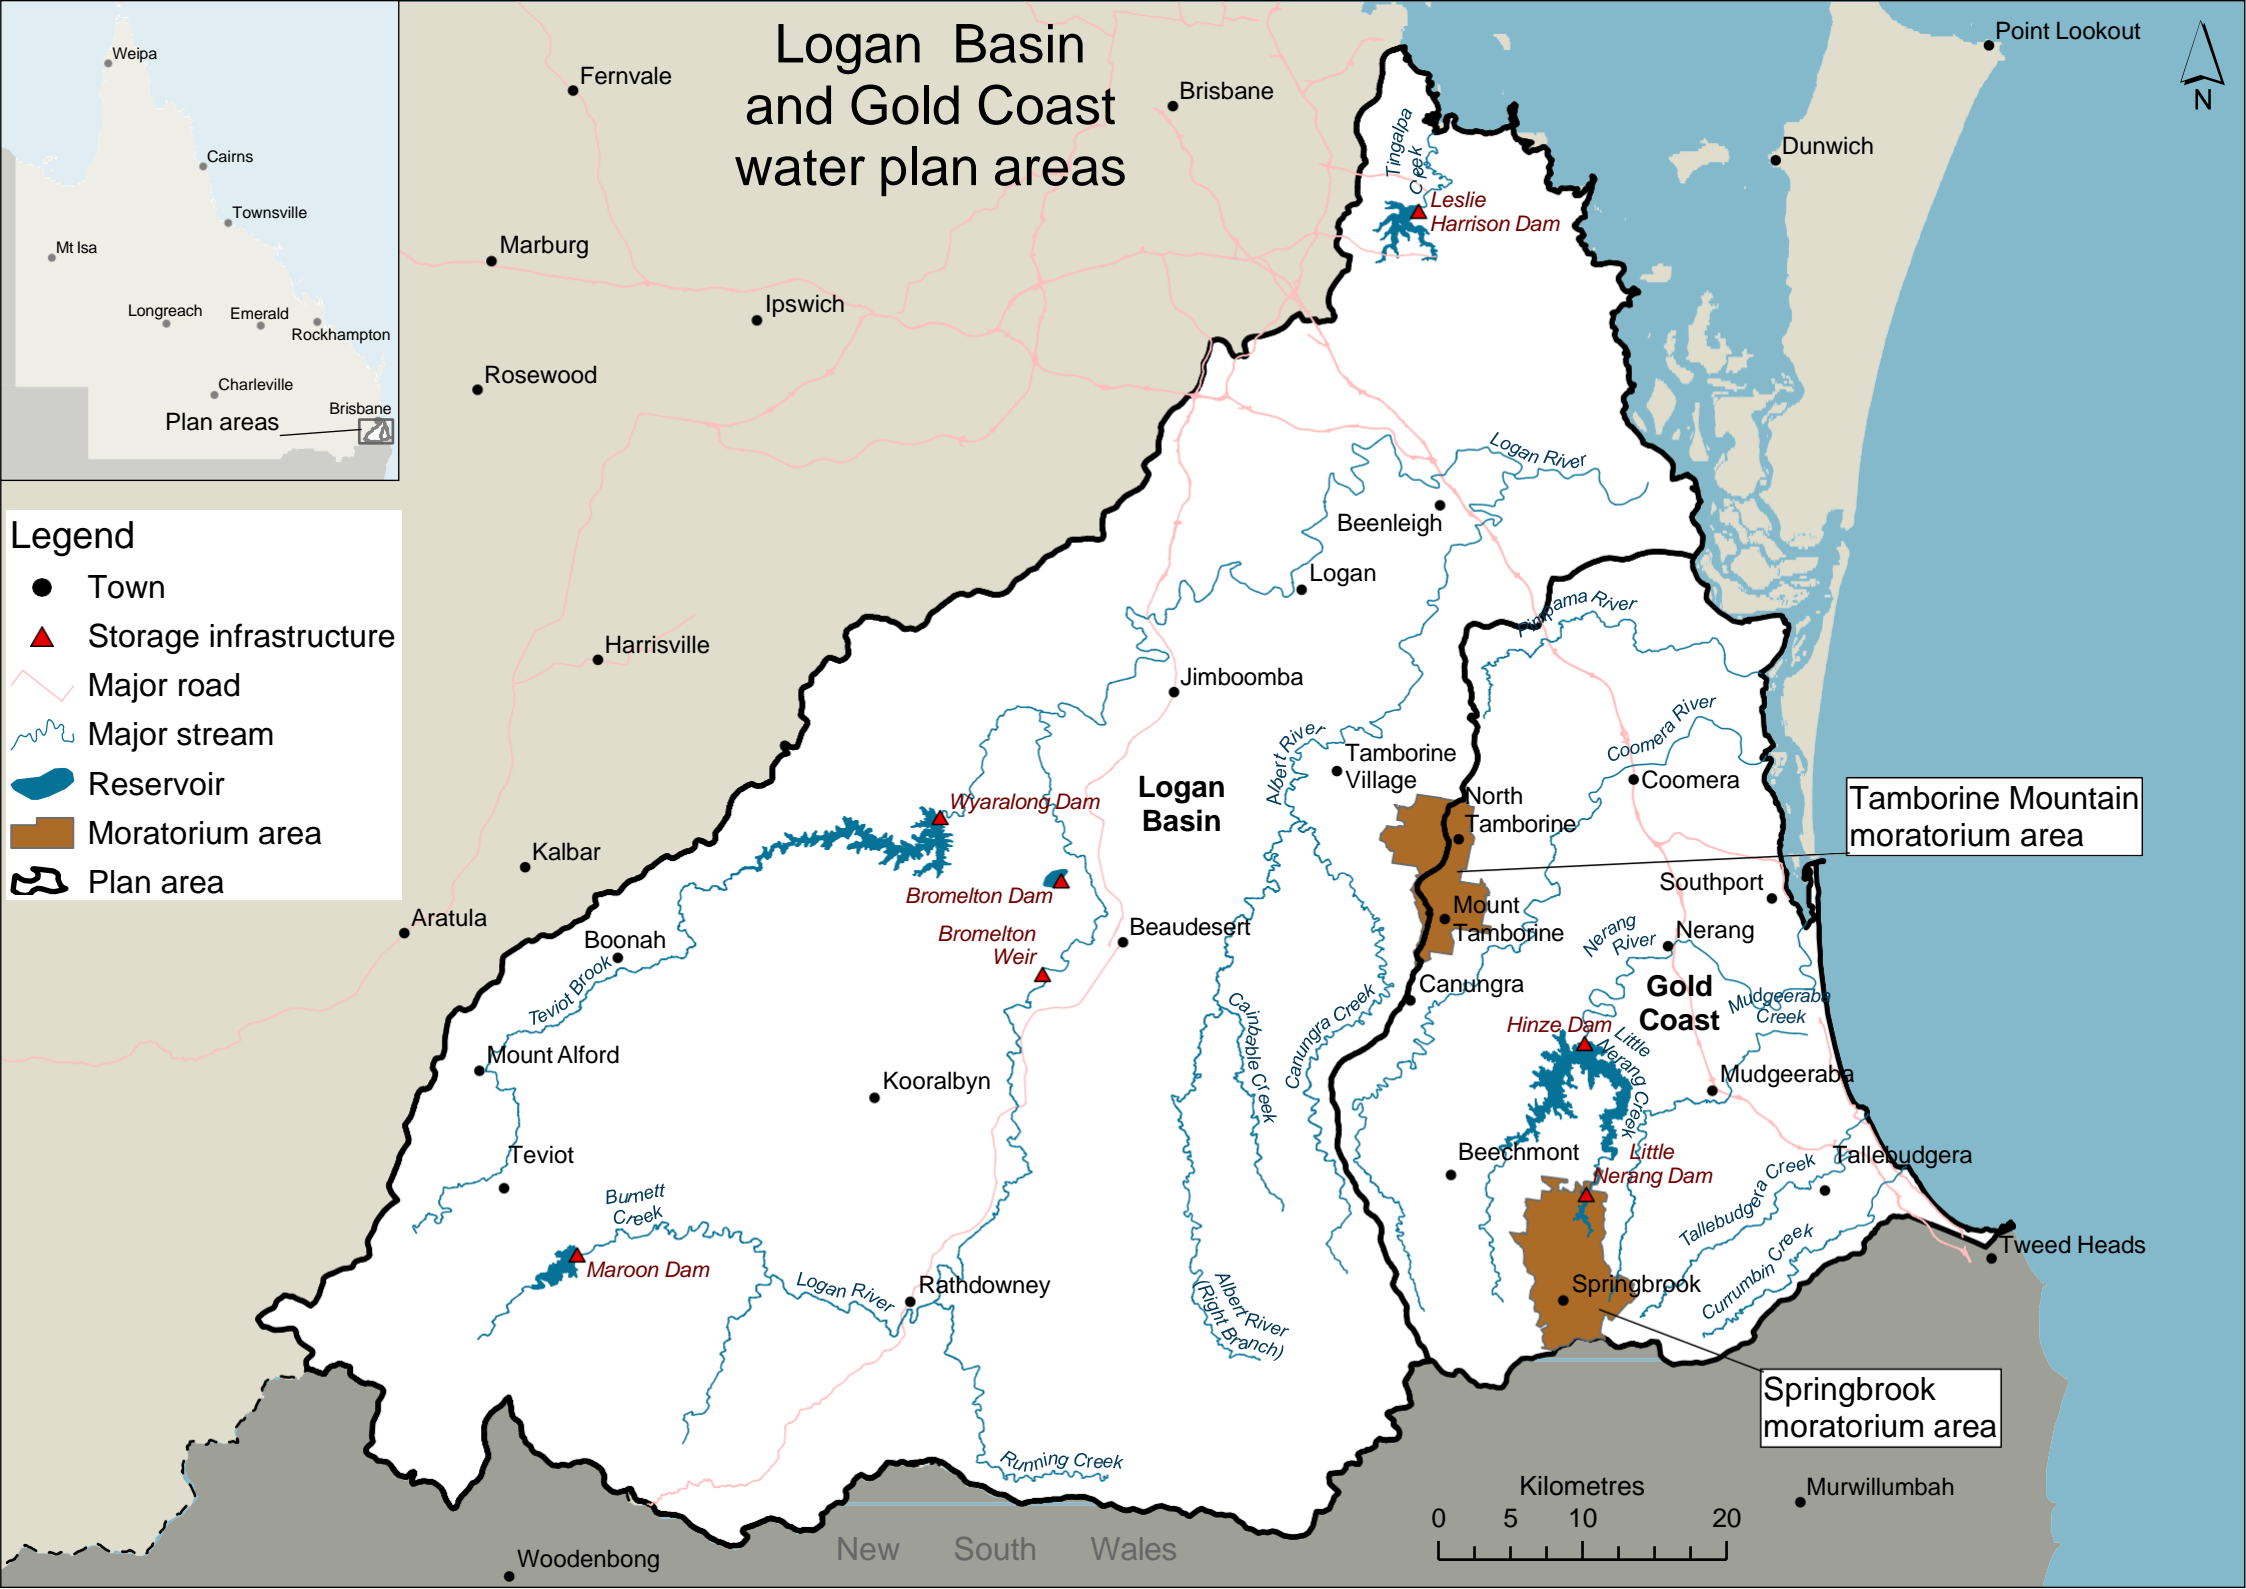

Logan Basin and Gold Coast water plan areas

Legend

- Town
- ▲ Storage infrastructure
- Major road
- Major stream
- Reservoir
- Moratorium area
- ⬢ Plan area

Tamboorine Mountain moratorium area

Springbrook moratorium area

New South Wales